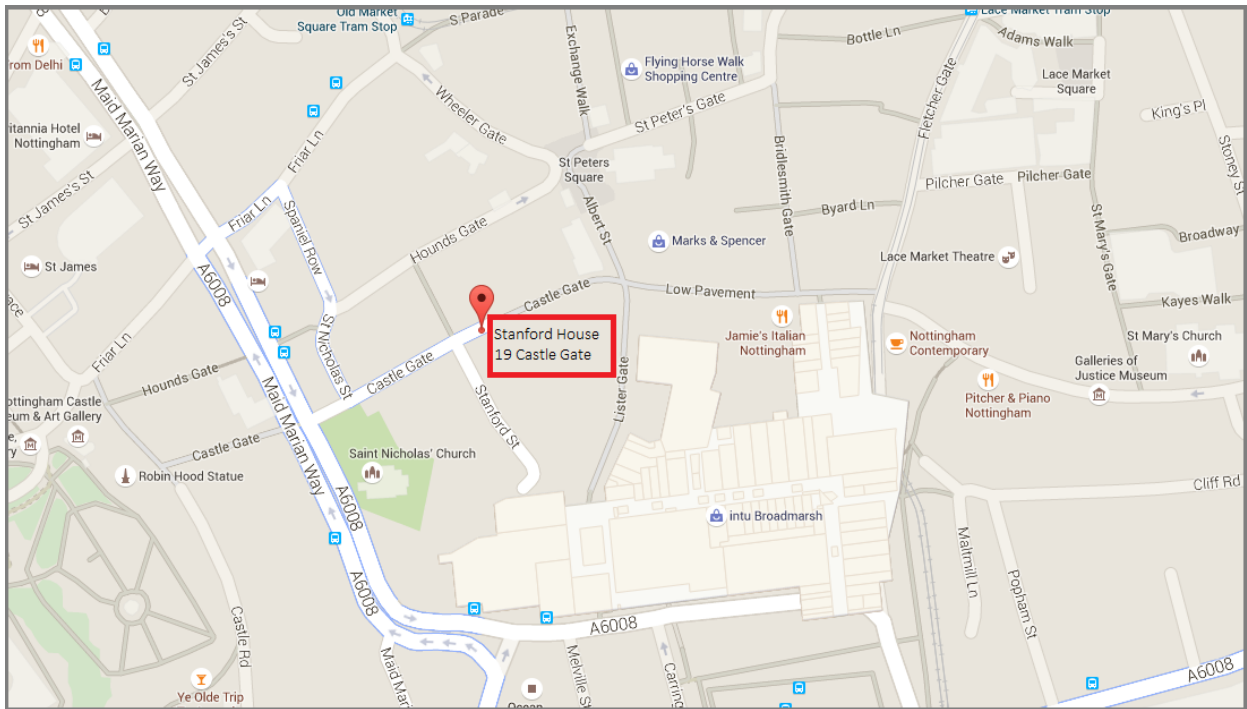

How to find us

Address

We are meeting at Stanford House, 19 Castle Gate, Nottingham NG1 7AQ.

Because we are not usually based there, you won't see our name on the door. Instead you will see the name of the company who manage the building: Exeid.

Car parking

There is some limited metered car parking on the surrounding streets. Alternatively, there are multi storey car parks in St James's Street (NG1 6EY) and the Broadmarsh Centre (NG1 7LB)