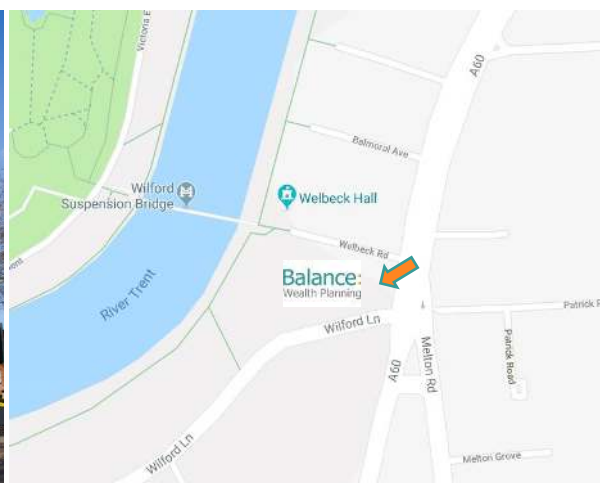

Balance: Wealth Planning

How to find us

We're based in The Point, Loughborough Road, West Bridgford, Nottingham, NG2 7QW.

Car parking

You are welcome to park in the car park, just off Welbeck Road (to the right of The Point, as you look at the building from the Wilford Lane junction). Once you've found an available spot (any of the non-signposted spaces), please make your way up to our office. Don't worry about registering your car and paying for parking before coming up to meet us. Once you've arrived at the office, we will ask for your registration and take care of that for you.

Entrance

There are two entrances to the building. You can only reach us by using the entrance on Loughborough Road side, facing the Wilford Lane junction (the front of the building). As you leave the car park and face the building, walk to the left-hand side of it. You'll see a ramp leading up to the main Loughborough Road entrance. Press the Balance: Wealth Planning buzzer on the intercom post and once you've entered the building, please make your way to the elevator at the end of the corridor. We are situated on the third floor.

Please note, you cannot access our office from the entrance on the side of the building on Welbeck Road.

From the South

Leave the M1 at junction 24 and take the A453. Follow the A453 to exit B679/Clifton Lane/Wilford Lane. At the junction with the A60 Loughborough Road turn left, then turn almost immediately left again onto Welbeck Road. Our entrance is on Loughborough Road facing the Wilford Lane junction. Please follow the parking instructions above.