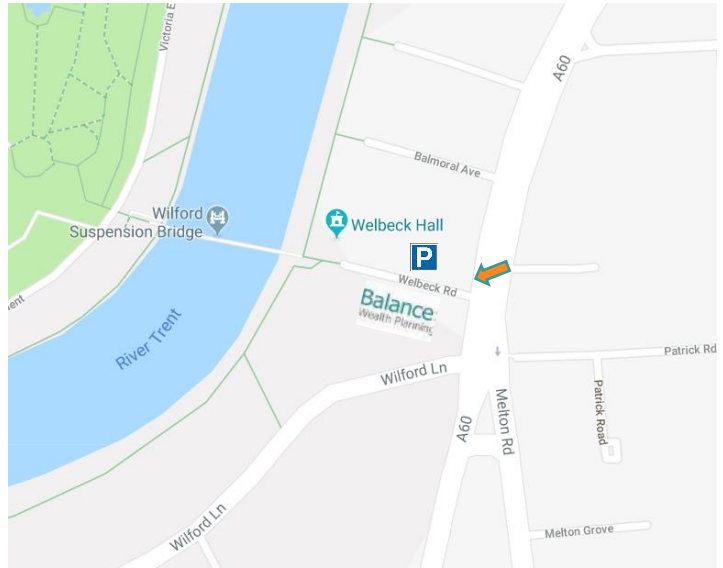

Balance: Wealth Planning

How to find us

We're based in The Point (entry on Welbeck Road), West Bridgford, Nottingham, NG2 7QW.

Car parking - don't pay, we'll take care of that for you!

You are welcome to park in the car park, just off Welbeck Road (to the right of The Point, as you look at the building from the Wilford Lane junction). Once you've found an available spot (any of the non-signposted spaces), please make your way up to our office. Don't worry about registering your car and paying for parking before coming up to meet us. Once you've arrived at the office, we will ask for your registration and take care of that for you.

From the South

Leave the M1 at junction 24 and take the A453. Follow the A453 to exit B679/Clifton Lane/Wilford Lane. At the junction with the A60 Loughborough Road turn left, then turn almost immediately left again onto Welbeck Road. Our entrance is on Loughborough Road facing the Wilford Lane junction. Please follow the parking instructions above.

From the North

Leave the M1 at junction 26 and take the A610 towards Nottingham. Continue on A610, Take Western Blvd/A6514 and Clifton Blvd to Clifton Ln/B679 in Nottingham. Take the exit for A453 from Clifton Blvd and follow to exit B679/Clifton Lane/Wilford Lane. At the junction with the A60 Loughborough Road turn left, then turn almost immediately left again onto Welbeck Road. Our entrance is on Loughborough Road facing the Wilford Lane junction. Please follow the parking instructions above.

By bus, train or taxi

The Point is a ten-minute taxi ride away from Nottingham's Midland Station. The nearest bus stops on Loughborough Road are 'Balmoral Avenue' and 'Melton Grove' and it should take no more than a few minutes to walk to our office. For bus timetables and information, visit www.nctx.co.uk