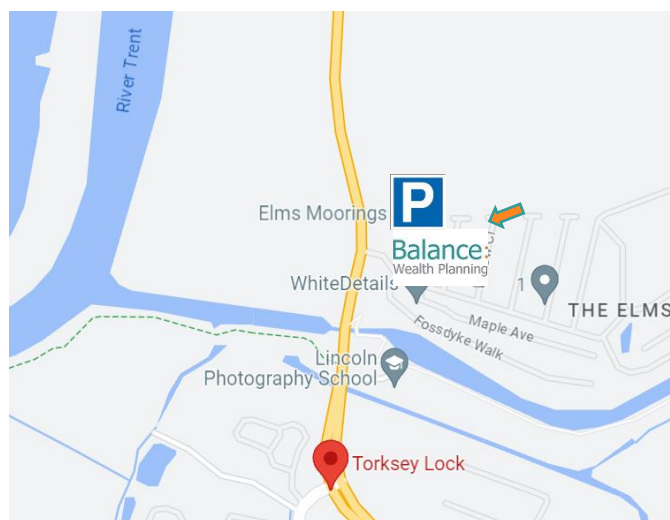

## How to find us Lincoln Meeting Facility

Office 2, The Elms, Gainsborough Road, Torksey Lock, Lincoln LN1 2EQ.

### Car parking

You are very welcome to park in the on-site car park. You'll find the car park entry on the left-hand-side after you turn off the main road into The Elms facility (before the park barrier). Once you've found an available spot, please make your way to the reception.

### By train or taxi

The Elms is a 20–25-minute taxi journey from Newark train station.

T: 0115 7722126 W: [balancewealth.uk](http://balancewealth.uk)

Head Office: The Point, Loughborough Road, West Bridgford, Nottingham NG2 7QW