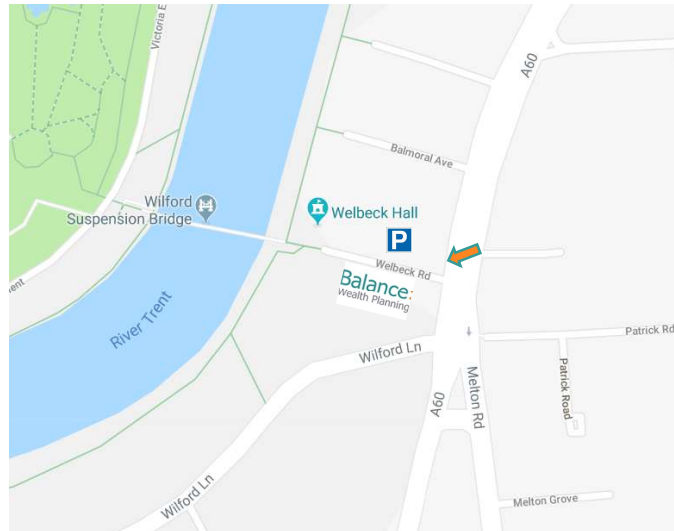

## Car parking - prepaid parking

You are welcome to park in the Welbeck Hall car park, just off Welbeck Road (to the right of The Point, as you look at the building from the Wilford Lane junction). Once you've found an available spot, please make your way up to our office. To arrange prepaid parking, we will ask you for your car registration details ahead of meeting with us.

## From the South

Leave the M1 at junction 24 and take the A453. Follow the A453 to exit B679/Clifton Lane/Wilford Lane. At the junction with the A60 Loughborough Road turn left, then turn almost immediately left again onto Welbeck Road. Our entrance is on Loughborough Road facing the Wilford Lane junction. Please follow the parking instructions above.

## From the North

Leave the M1 at junction 26 and take the A610 towards Nottingham. Continue on A610, Take Western Blvd/A6514 and Clifton Blvd to Clifton Ln/B679 in Nottingham. Take the exit for A453 from Clifton Blvd and follow to exit B679/Clifton Lane/Wilford Lane. At the junction with the A60 Loughborough Road turn left, then turn almost immediately left again onto Welbeck Road. Our entrance is on Loughborough Road facing the Wilford Lane junction. Please follow the parking instructions above.

## By bus, train or taxi

The Point is a ten-minute taxi ride away from Nottingham's Midland Station. The nearest bus stops on Loughborough Road are 'Balmoral Avenue' and 'Melton Grove' and it should take no more than a few minutes to walk to our office. For bus timetables and information, visit [www.nctx.co.uk](http://www.nctx.co.uk)